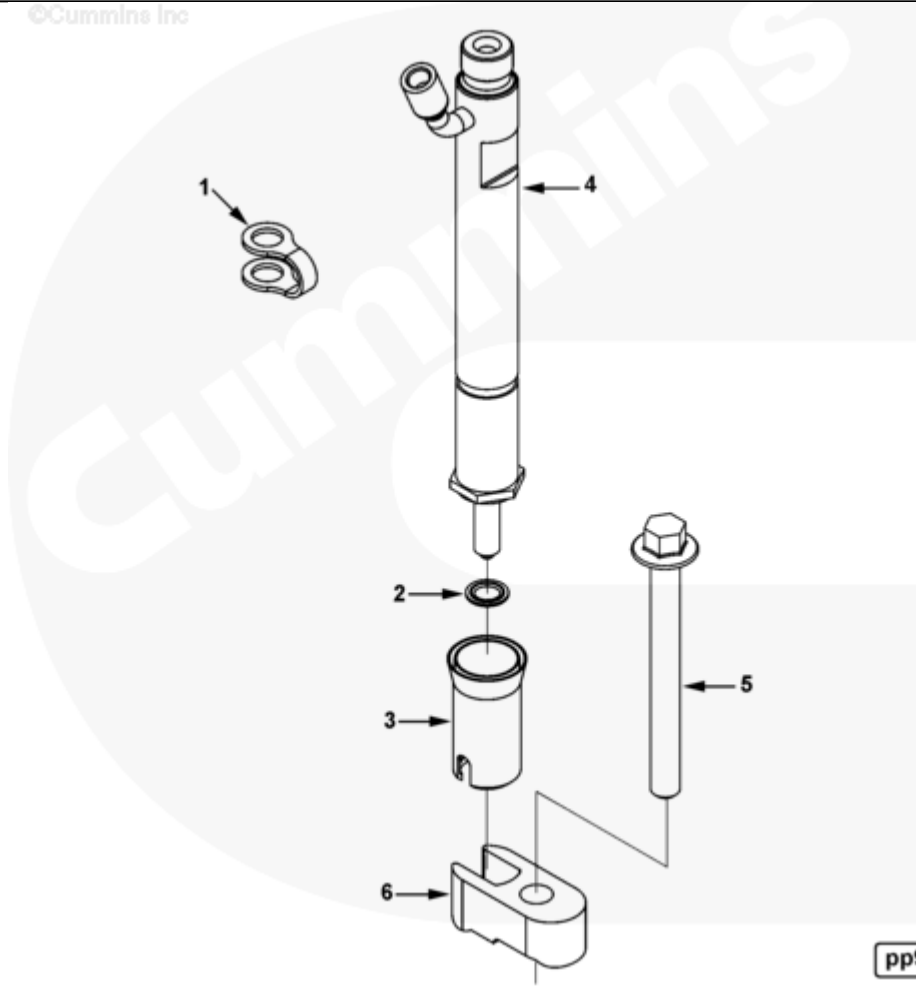

Parts Catalog - Option Detail

Electronic Parts Catalog - Option Detail				
Option	Group	Graphic	Film Card	Date
PP2873	06.01	pp981gj	Z	21-SEP-99
Engines	6C8.3, C GAS PLUS CM556, G8.3, G8.3 CM558, GTA8.3 CM558, ISC CM2150, ISC CM554, ISC CM850, ISC8.3 CM2250, ISC8.3 G CM2180 C101, ISL CM2150, ISL CM554, ISL CM850, ISL G CM2180, ISL8.9 CM2150 L110, ISL8.9 CM2880 L112, ISL9 CM2150 SN, ISL9 CM2250, ISL9 CM2350 L101, ISL9 CM2350 L111, ISLE4 CM850, L GAS PLUS CM556, L8.9, L8.9 L121, L8.9G CMOH2.0 L125B, L9 CM2350 L116B, L9 CM2350 L119B, L9 CM2350 L120C, L9 CM2350 L123B, L9.3 L105, L9.5 L117, L9N CM2380 L124B, QSC8.3 CM2250, QSC8.3 CM2880 C102, QSC8.3 CM554, QSC8.3 CM850(CM2850), QSL9 CM2250, QSL9 CM2250 L115, QSL9 CM2350 L102, QSL9 CM2350 L107, QSL9 CM2350 L118, QSL9 CM2350 L122, QSL9 CM554, QSL9 CM850(CM2850), QSL9 G CM558, QSL9 M CM2250 L106, QSL9.3 CM2880 L113			

[SMALL](#) | [MEDIUM](#) | [LARGE](#)

Cart	Ref No	Part Number	Part Description	Required	Remarks
View My Cart					
		PP2873	Fuel Injector		

<input type="checkbox"/>		3802753	Injector	6	Recon Equivalent 3802753 RX
	1	3903380	Banjo Connector Seal	1	6.2mm
<input type="checkbox"/>	2	3923261	Injector Seal	1	
<input type="checkbox"/>	3	3909886	Injector Seal	1	
	4	3928228	Injector	1	Sold In Higher Level Assy/Kit
<input type="checkbox"/>	5	3902112	Hexagon Flange Head Cap Screw	6	M8 x 1.25 x 80
<input type="checkbox"/>	6	3910279	Injector Clamp	6	